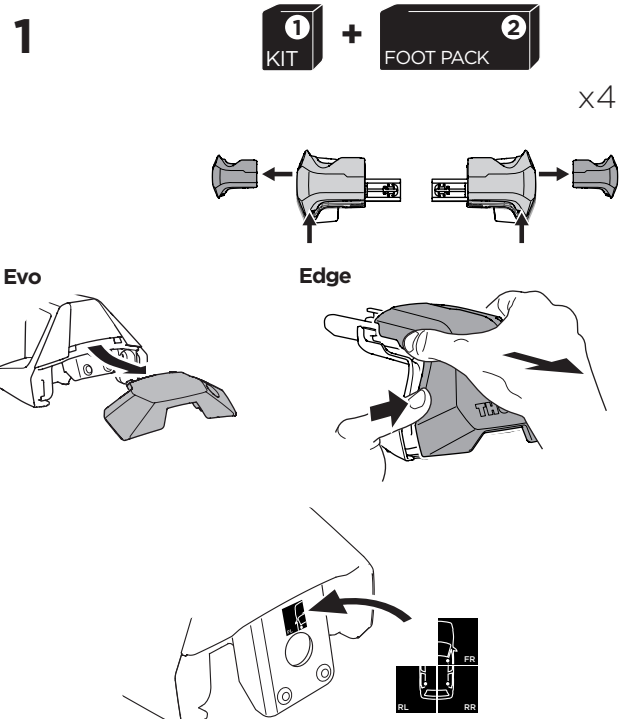

1

Kit 145282

VOLKSWAGEN Arteon Shooting Brake, 5-dr Estate, 21-

ISO 11154-E