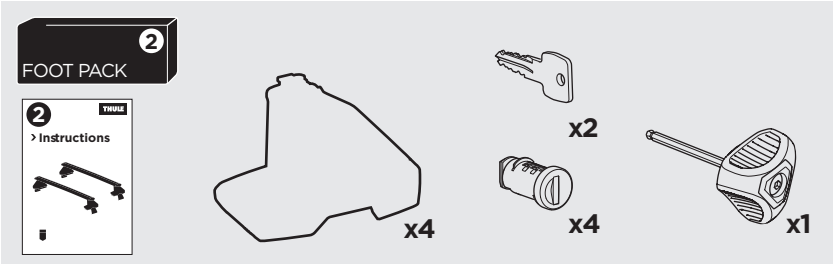

## Kit 145282

VOLKSWAGEN Arteon Shooting Brake, 5-dr Estate, 21-

ISO 11154-E

THULE WingBar Evo	THULE WingBar Edge	THULE WingBar	THULE SquareBar Evo	<b>Evo X (scale)</b>	<b>Edge X (scale)</b>
<b>VOLKSWAGEN Arteon Shooting Brake, 5-dr Estate, 21-</b>				<b>46</b>	<b>E</b>

THULE ProBar Evo	THULE SlideBar Evo	<b>X (mm/inch)</b>		
<b>VOLKSWAGEN Arteon Shooting Brake, 5-dr Estate, 21-</b>		<b>1111 mm / 43 3/4"</b>		

THULE WingBar Evo	THULE WingBar Edge	THULE WingBar	THULE SquareBar Evo	<b>Evo Y (scale)</b>	<b>Edge Y (scale)</b>
<b>VOLKSWAGEN Arteon Shooting Brake, 5-dr Estate, 21-</b>				<b>41</b>	<b>O</b>

THULE ProBar Evo	THULE SlideBar Evo	<b>Y (mm/inch)</b>		
<b>VOLKSWAGEN Arteon Shooting Brake, 5-dr Estate, 21-</b>		<b>1061 mm / 41 3/4"</b>		

	<b>W (mm/inch)</b>	<b>Z (mm/inch)</b>
<b>VOLKSWAGEN Arteon Shooting Brake, 5-dr Estate, 21-</b>	<b>760 mm / 29 7/8"</b>	<b>150 mm / 5 7/8"</b>