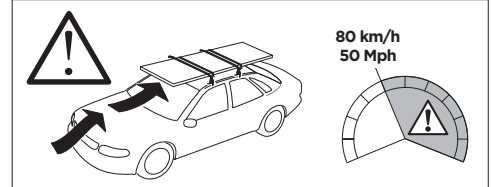

1

Kit 145282

VOLKSWAGEN Arteon Shooting Brake, 5-dr Estate, 21-

ISO 11154-E