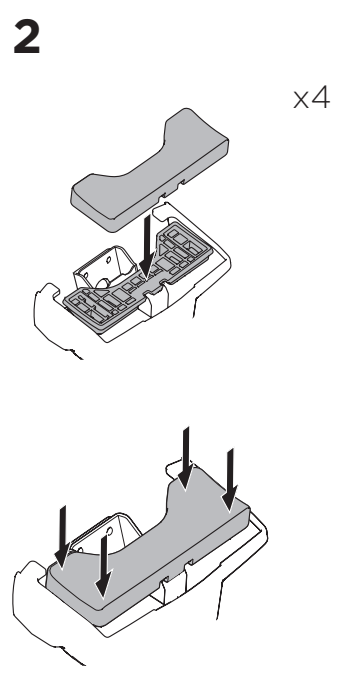

## Kit 145282

VOLKSWAGEN Arteon Shooting Brake, 5-dr Estate, 21-

ISO 11154-E

THULE WingBar Evo	THULE WingBar Edge	THULE WingBar	THULE SquareBar Evo	<b>Evo X (scale)</b>	<b>Edge X (scale)</b>
<b>VOLKSWAGEN Arteon Shooting Brake, 5-dr Estate, 21-</b>				<b>46</b>	<b>E</b>

THULE ProBar Evo	THULE SlideBar Evo	<b>X (mm/inch)</b>		
<b>VOLKSWAGEN Arteon Shooting Brake, 5-dr Estate, 21-</b>		<b>1111 mm / 43 3/4"</b>		

THULE WingBar Evo	THULE WingBar Edge	THULE WingBar	THULE SquareBar Evo	<b>Evo Y (scale)</b>	<b>Edge Y (scale)</b>
<b>VOLKSWAGEN Arteon Shooting Brake, 5-dr Estate, 21-</b>				<b>41</b>	<b>O</b>