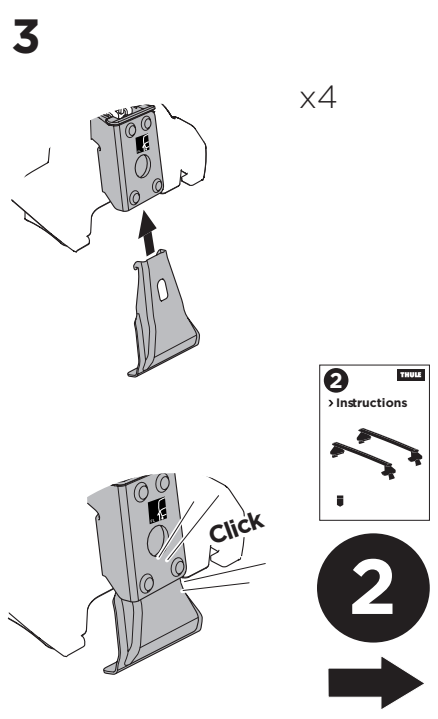

1

Kit 145079

MAZDA CX-5, 5-dr SUV, 17-

ISO 11154-E

THULE WingBar Evo	THULE WingBar Edge	THULE WingBar	THULE SquareBar Evo	Evo X (scale)	Edge X (scale)
MAZDA CX-5, 5-dr SUV, 17-				44	I
THULE ProBar Evo	THULE SlideBar Evo				X (mm/inch)
MAZDA CX-5, 5-dr SUV, 17-				1091 mm / 43"	

THULE WingBar Evo	THULE WingBar Edge	THULE WingBar	THULE SquareBar Evo	Evo Y (scale)	Edge Y (scale)
MAZDA CX-5, 5-dr SUV, 17-				38	C
THULE ProBar Evo	THULE SlideBar Evo				Y (mm/inch)
MAZDA CX-5, 5-dr SUV, 17-				1031 mm / 40 5/8"	

	W (mm/inch)	Z (mm/inch)
MAZDA CX-5, 5-dr SUV, 17-	700 mm / 27 1/2"	225 mm / 8 7/8"