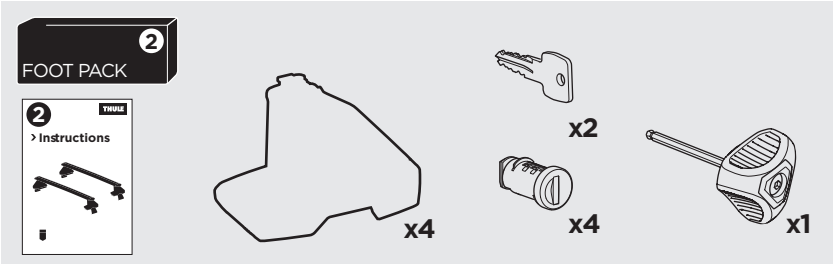

1

Kit 145079

MAZDA CX-5, 5-dr SUV, 17-

ISO 11154-E

THULE WingBar Evo	THULE WingBar Edge	THULE WingBar	THULE SquareBar Evo	Evo X (scale)	Edge X (scale)
MAZDA CX-5, 5-dr SUV, 17-				44	I
THULE ProBar Evo	THULE SlideBar Evo				X (mm/inch)
MAZDA CX-5, 5-dr SUV, 17-				1091 mm / 43"	

THULE WingBar Evo	THULE WingBar Edge	THULE WingBar	THULE SquareBar Evo	Evo Y (scale)	Edge Y (scale)
MAZDA CX-5, 5-dr SUV, 17-				38	C
THULE ProBar Evo	THULE SlideBar Evo				Y (mm/inch)
MAZDA CX-5, 5-dr SUV, 17-				1031 mm / 40 5/8"	

	W (mm/inch)	Z (mm/inch)
MAZDA CX-5, 5-dr SUV, 17-	700 mm / 27 1/2"	225 mm / 8 7/8"