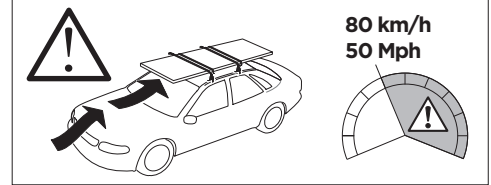

1

Kit 145079

MAZDA CX-5, 5-dr SUV, 17-

ISO 11154-E

THULE WingBar Evo	THULE WingBar Edge	THULE WingBar	THULE SquareBar Evo	Evo X (scale)	Edge X (scale)
MAZDA CX-5, 5-dr SUV, 17-				44	I
THULE ProBar Evo	THULE SlideBar Evo				X (mm/inch)
MAZDA CX-5, 5-dr SUV, 17-				1091 mm / 43"	