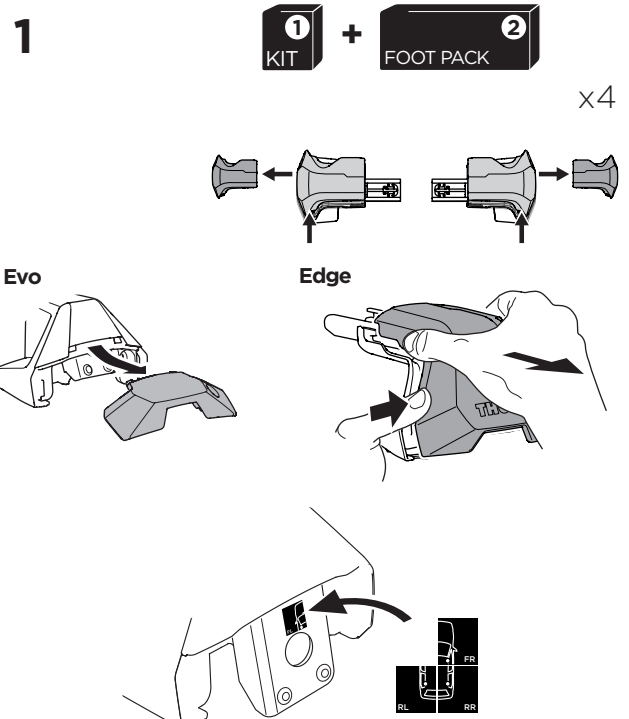

1

Kit 145079

MAZDA CX-5, 5-dr SUV, 17-

ISO 11154-E

THULE WingBar Evo	THULE WingBar Edge	THULE WingBar	THULE SquareBar Evo	Evo X (scale)	Edge X (scale)
MAZDA CX-5, 5-dr SUV, 17-				44	I
THULE ProBar Evo	THULE SlideBar Evo				X (mm/inch)
MAZDA CX-5, 5-dr SUV, 17-				1091 mm / 43"	

THULE WingBar Evo	THULE WingBar Edge	THULE WingBar	THULE SquareBar Evo	Evo Y (scale)	Edge Y (scale)
MAZDA CX-5, 5-dr SUV, 17-				38	C
THULE ProBar Evo	THULE SlideBar Evo				Y (mm/inch)
MAZDA CX-5, 5-dr SUV, 17-				1031 mm / 40 5/8"	

	W (mm/inch)	Z (mm/inch)
MAZDA CX-5, 5-dr SUV, 17-	700 mm / 27 1/2"	225 mm / 8 7/8"