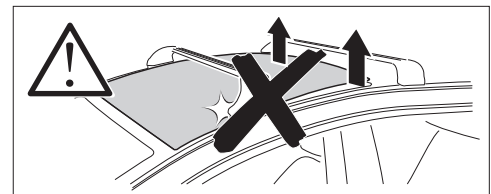

1

Kit 186028

VOLVO XC60, 5-dr SUV, 17-
VOLVO XC90, 5-dr SUV, 15-

ISO 11154-E

This kit is only for vehicles with flush railing.

1 KIT

O35 x4 O22 x4 O20 x4 Spare Part 54201 x4

Max: 75 kg / 165 lbs

Max 130 km/h / 80 Mph

2 FOOT PACK

> Instructions

x4 x2 4 Nm x1

80 km/h / 50 Mph

1 KIT + **2 FOOT PACK**

1 Evo Edge

2