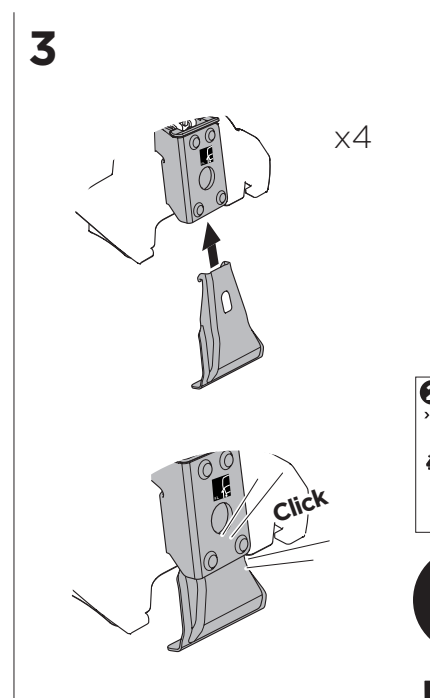

1

Kit 5084

AUDI A4, 4-dr Sedan, 08-15

ISO 11154-E

THULE WingBar Evo	THULE WingBar Edge	THULE WingBar	THULE SquareBar	Evo X (scale)	Edge X (scale)
AUDI A4, 4-dr Sedan, 08-15				35,5	H

THULE ProBar	THULE SlideBar	X (mm/inch)		
AUDI A4, 4-dr Sedan, 08-15		1006 mm / 39 5/8"		

THULE WingBar Evo	THULE WingBar Edge	THULE WingBar	THULE SquareBar	Evo Y (scale)	Edge Y (scale)
AUDI A4, 4-dr Sedan, 08-15				30	A

THULE ProBar	THULE SlideBar	Y (mm/inch)		
AUDI A4, 4-dr Sedan, 08-15		951 mm / 37 1/2"		

	W (mm/inch)	Z (mm/inch)
AUDI A4, 4-dr Sedan, 08-15	765 mm / 30 1/8"	205 mm / 8 1/8"