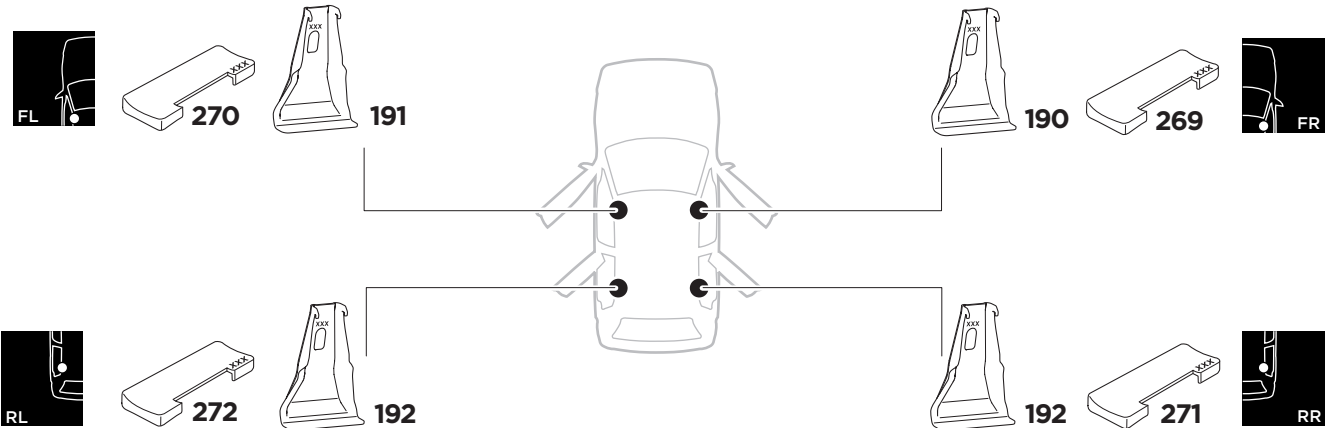

1

Kit 5084

AUDI A4, 4-dr Sedan, 08-15

ISO 11154-E

THULE WingBar Evo	THULE WingBar Edge	THULE WingBar	THULE SquareBar	Evo X (scale)	Edge X (scale)
AUDI A4, 4-dr Sedan, 08-15				35,5	H

THULE ProBar	THULE SlideBar	X (mm/inch)		
AUDI A4, 4-dr Sedan, 08-15		1006 mm / 39 5/8"		

THULE WingBar Evo	THULE WingBar Edge	THULE WingBar	THULE SquareBar	Evo Y (scale)	Edge Y (scale)
AUDI A4, 4-dr Sedan, 08-15				30	A

THULE ProBar	THULE SlideBar	Y (mm/inch)		
AUDI A4, 4-dr Sedan, 08-15		951 mm / 37 1/2"		

	W (mm/inch)	Z (mm/inch)
AUDI A4, 4-dr Sedan, 08-15	765 mm / 30 1/8"	205 mm / 8 1/8"