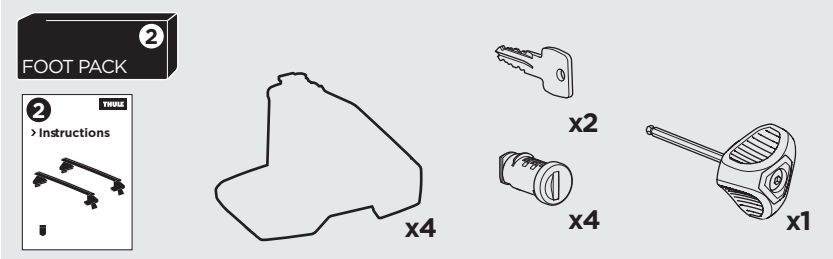

1

Kit 5084

AUDI A4, 4-dr Sedan, 08-15

ISO 11154-E

THULE WingBar Evo	THULE WingBar Edge	THULE WingBar	THULE SquareBar	Evo X (scale)	Edge X (scale)
AUDI A4, 4-dr Sedan, 08-15				35,5	H

THULE ProBar	THULE SlideBar	X (mm/inch)		
AUDI A4, 4-dr Sedan, 08-15		1006 mm / 39 5/8"		

THULE WingBar Evo	THULE WingBar Edge	THULE WingBar	THULE SquareBar	Evo Y (scale)	Edge Y (scale)
AUDI A4, 4-dr Sedan, 08-15				30	A

THULE ProBar	THULE SlideBar	Y (mm/inch)		
AUDI A4, 4-dr Sedan, 08-15		951 mm / 37 1/2"		

	W (mm/inch)	Z (mm/inch)
AUDI A4, 4-dr Sedan, 08-15	765 mm / 30 1/8"	205 mm / 8 1/8"