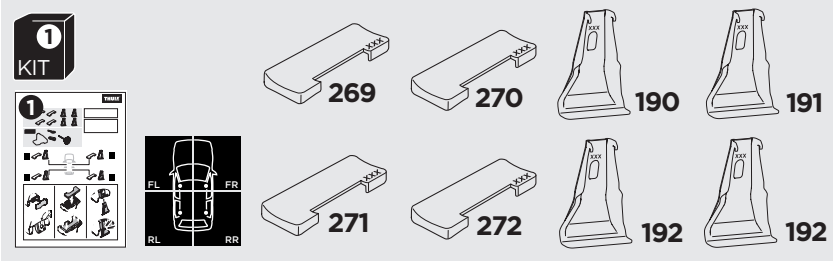

1

Kit 5084

AUDI A4, 4-dr Sedan, 08-15

ISO 11154-E

THULE WingBar Evo	THULE WingBar Edge	THULE WingBar	THULE SquareBar	Evo X (scale)	Edge X (scale)
AUDI A4, 4-dr Sedan, 08-15				35,5	H

THULE ProBar	THULE SlideBar	X (mm/inch)		
AUDI A4, 4-dr Sedan, 08-15		1006 mm / 39 5/8"		

THULE WingBar Evo	THULE WingBar Edge	THULE WingBar	THULE SquareBar	Evo Y (scale)	Edge Y (scale)
AUDI A4, 4-dr Sedan, 08-15				30	A

THULE ProBar	THULE SlideBar	Y (mm/inch)		
AUDI A4, 4-dr Sedan, 08-15		951 mm / 37 1/2"		

	W (mm/inch)	Z (mm/inch)
AUDI A4, 4-dr Sedan, 08-15	765 mm / 30 1/8"	205 mm / 8 1/8"