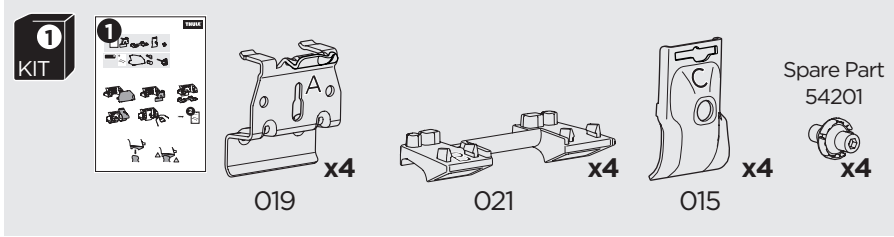

1

Kit 186019

AUDI A4 Avant, 5-dr Estate, 08-15, 16-

AUDI A4 Avant, 5-dr Wagon, *09-16

AUDI Q5, 5-dr SUV, 08-17 / *09-17

*North America

ISO 11154-E

This kit is only for vehicles with flush railing.