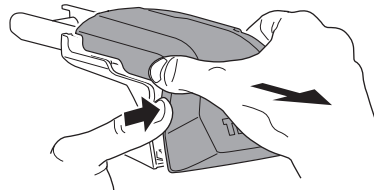

1

Kit 186019

AUDI A4 Avant, 5-dr Estate, 08-15, 16-

AUDI A4 Avant, 5-dr Wagon, *09-16

AUDI Q5, 5-dr SUV, 08-17 / *09-17

*North America

ISO 11154-E

This kit is only for vehicles with flush railing.

1

Evo

Edge

2

3

4

5

2