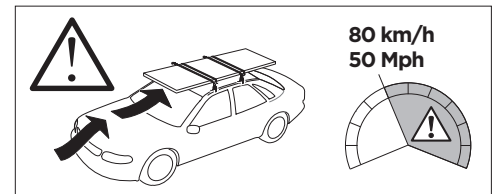

1

Kit 186019

AUDI A4 Avant, 5-dr Estate, 08-15, 16-

AUDI A4 Avant, 5-dr Wagon, *09-16

AUDI Q5, 5-dr SUV, 08-17 / *09-17

*North America

ISO 11154-E

This kit is only for vehicles with flush railing.