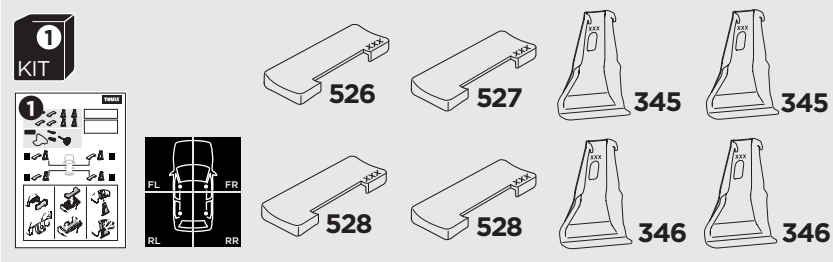

1

Kit 145166

SKODA Rapid Spaceback, 5-dr Hatchback, 14-

ISO 11154-E

THULE WingBar Evo	THULE WingBar Edge	THULE WingBar	THULE SquareBar Evo	Evo X (scale)	Edge X (scale)
SKODA Rapid Spaceback, 5-dr Hatchback, 14-				40,5	P

THULE ProBar Evo	THULE SlideBar Evo	X (mm/inch)		
SKODA Rapid Spaceback, 5-dr Hatchback, 14-		1056 mm / 41 5/8"		

THULE WingBar Evo	THULE WingBar Edge	THULE WingBar	THULE SquareBar Evo	Evo Y (scale)	Edge Y (scale)
SKODA Rapid Spaceback, 5-dr Hatchback, 14-				37	E

THULE ProBar Evo	THULE SlideBar Evo	Y (mm/inch)		
SKODA Rapid Spaceback, 5-dr Hatchback, 14-		1021 mm / 40 1/4"		

	W (mm/inch)	Z (mm/inch)
SKODA Rapid Spaceback, 5-dr Hatchback, 14-	750 mm / 29 1/2"	250 mm / 9 7/8"