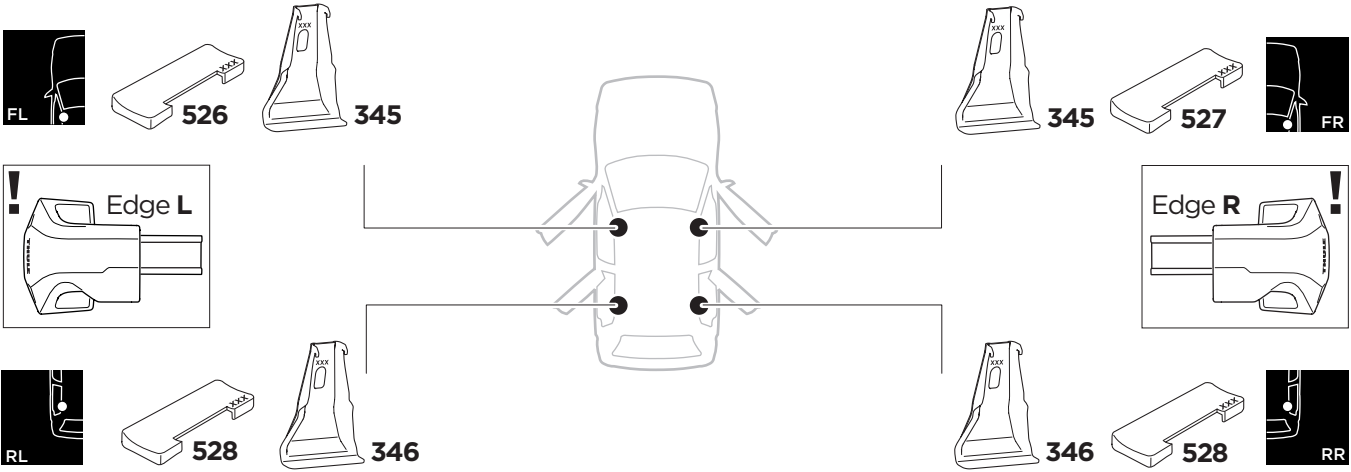

1

Kit 145166

SKODA Rapid Spaceback, 5-dr Hatchback, 14-

ISO 11154-E

THULE WingBar Evo	THULE WingBar Edge	THULE WingBar	THULE SquareBar Evo	Evo X (scale)	Edge X (scale)
SKODA Rapid Spaceback, 5-dr Hatchback, 14-				40,5	P

THULE ProBar Evo	THULE SlideBar Evo	X (mm/inch)		
SKODA Rapid Spaceback, 5-dr Hatchback, 14-		1056 mm / 41 5/8"		

THULE WingBar Evo	THULE WingBar Edge	THULE WingBar	THULE SquareBar Evo	Evo Y (scale)	Edge Y (scale)
SKODA Rapid Spaceback, 5-dr Hatchback, 14-				37	E

THULE ProBar Evo	THULE SlideBar Evo	Y (mm/inch)		
SKODA Rapid Spaceback, 5-dr Hatchback, 14-		1021 mm / 40 1/4"		

	W (mm/inch)	Z (mm/inch)
SKODA Rapid Spaceback, 5-dr Hatchback, 14-	750 mm / 29 1/2"	250 mm / 9 7/8"