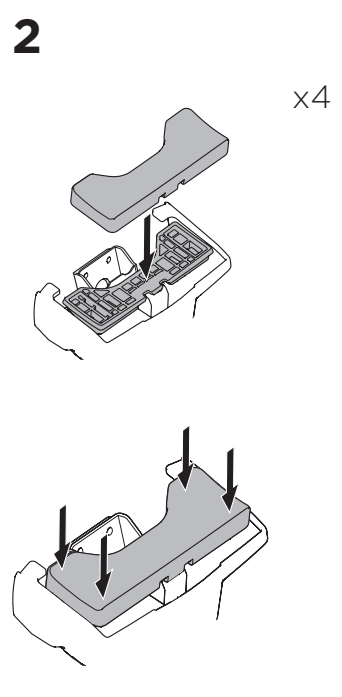

1

Kit 145166

SKODA Rapid Spaceback, 5-dr Hatchback, 14-

ISO 11154-E

THULE WingBar Evo	THULE WingBar Edge	THULE WingBar	THULE SquareBar Evo	Evo X (scale)	Edge X (scale)
SKODA Rapid Spaceback, 5-dr Hatchback, 14-				40,5	P

THULE ProBar Evo	THULE SlideBar Evo	X (mm/inch)		
SKODA Rapid Spaceback, 5-dr Hatchback, 14-		1056 mm / 41 5/8"		

THULE WingBar Evo	THULE WingBar Edge	THULE WingBar	THULE SquareBar Evo	Evo Y (scale)	Edge Y (scale)
SKODA Rapid Spaceback, 5-dr Hatchback, 14-				37	E

THULE ProBar Evo	THULE SlideBar Evo	Y (mm/inch)		
SKODA Rapid Spaceback, 5-dr Hatchback, 14-		1021 mm / 40 1/4"		

	W (mm/inch)	Z (mm/inch)
SKODA Rapid Spaceback, 5-dr Hatchback, 14-	750 mm / 29 1/2"	250 mm / 9 7/8"