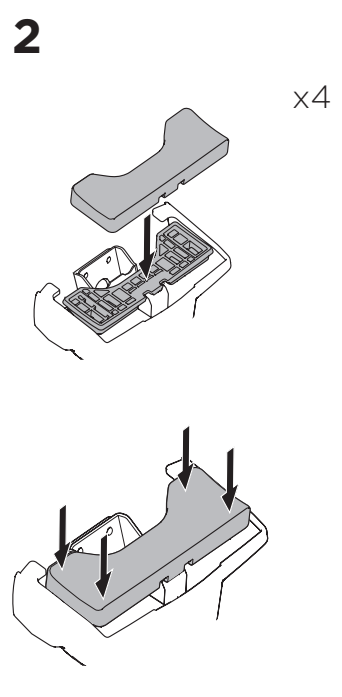

1

Kit 145066

HONDA Civic, 4-dr Sedan, 16-

ISO 11154-E

THULE WingBar Evo	THULE WingBar Edge	THULE WingBar	THULE SquareBar Evo	Evo X (scale)	Edge X (scale)
HONDA Civic, 4-dr Sedan, 16-				38,5	B
THULE ProBar Evo	THULE SlideBar Evo				X (mm/inch)
HONDA Civic, 4-dr Sedan, 16-				1036 mm / 40 3/4"	

THULE WingBar Evo	THULE WingBar Edge	THULE WingBar	THULE SquareBar Evo	Evo Y (scale)	Edge Y (scale)
HONDA Civic, 4-dr Sedan, 16-				35	I
THULE ProBar Evo	THULE SlideBar Evo				Y (mm/inch)
HONDA Civic, 4-dr Sedan, 16-				1001 mm / 39 3/8"	

	W (mm/inch)	Z (mm/inch)
HONDA Civic, 4-dr Sedan, 16-	750 mm / 29 1/2"	230 mm / 9"