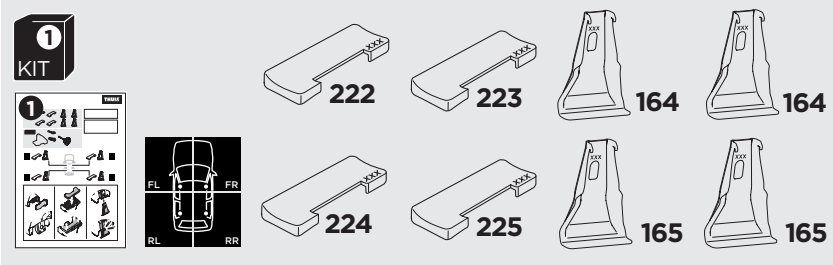

1

Kit 145066

HONDA Civic, 4-dr Sedan, 16-

ISO 11154-E

THULE WingBar Evo	THULE WingBar Edge	THULE WingBar	THULE SquareBar Evo	Evo X (scale)	Edge X (scale)
HONDA Civic, 4-dr Sedan, 16-				38,5	B
THULE ProBar Evo	THULE SlideBar Evo				X (mm/inch)
HONDA Civic, 4-dr Sedan, 16-				1036 mm / 40 3/4"	

THULE WingBar Evo	THULE WingBar Edge	THULE WingBar	THULE SquareBar Evo	Evo Y (scale)	Edge Y (scale)
HONDA Civic, 4-dr Sedan, 16-				35	I
THULE ProBar Evo	THULE SlideBar Evo				Y (mm/inch)
HONDA Civic, 4-dr Sedan, 16-				1001 mm / 39 3/8"	

	W (mm/inch)	Z (mm/inch)
HONDA Civic, 4-dr Sedan, 16-	750 mm / 29 1/2"	230 mm / 9"