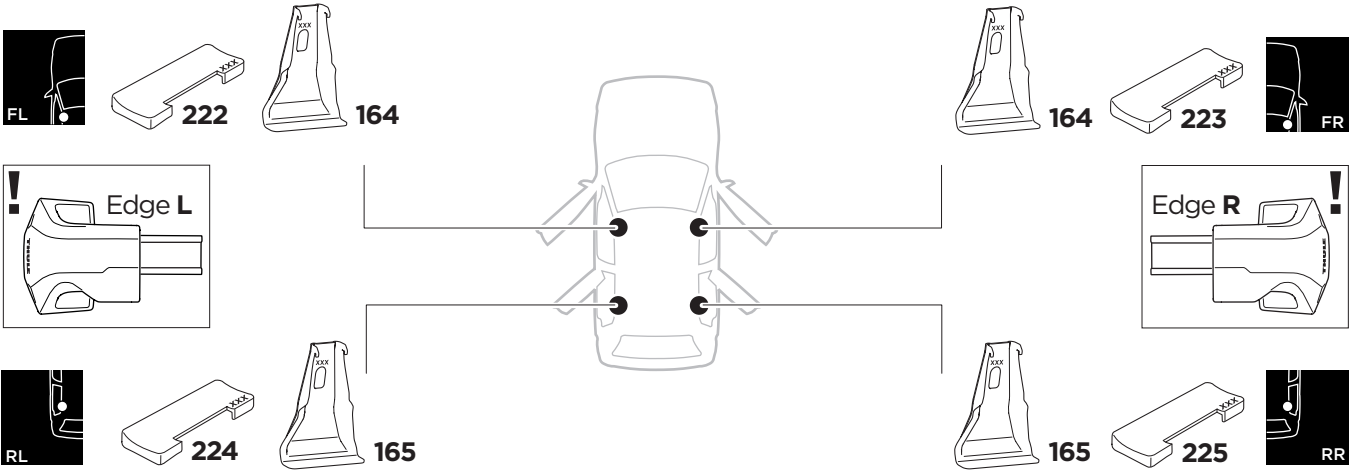

1

Kit 145066

HONDA Civic, 4-dr Sedan, 16-

ISO 11154-E

THULE WingBar Evo	THULE WingBar Edge	THULE WingBar	THULE SquareBar Evo	Evo X (scale)	Edge X (scale)
HONDA Civic, 4-dr Sedan, 16-				38,5	B
THULE ProBar Evo	THULE SlideBar Evo				X (mm/inch)
HONDA Civic, 4-dr Sedan, 16-				1036 mm / 40 3/4"	

THULE WingBar Evo	THULE WingBar Edge	THULE WingBar	THULE SquareBar Evo	Evo Y (scale)	Edge Y (scale)
HONDA Civic, 4-dr Sedan, 16-				35	I
THULE ProBar Evo	THULE SlideBar Evo				Y (mm/inch)
HONDA Civic, 4-dr Sedan, 16-				1001 mm / 39 3/8"	

	W (mm/inch)	Z (mm/inch)
HONDA Civic, 4-dr Sedan, 16-	750 mm / 29 1/2"	230 mm / 9"