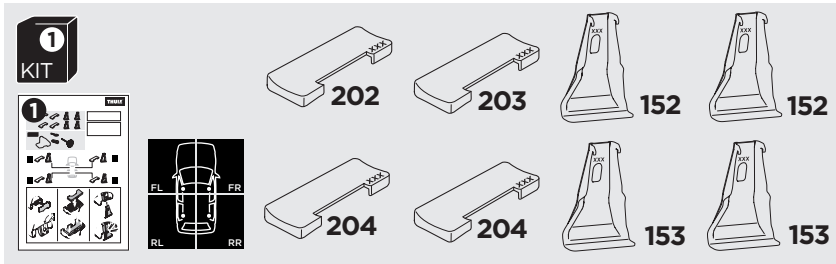

1

Kit 5079 MAZDA CX-5, 5-dr SUV, 17-

ISO 11154-E

1 KIT + FOOT PACK 2

2

3

THULE WingBar Evo	THULE WingBar Edge	THULE WingBar	THULE SquareBar	Evo X (scale)	Edge X (scale)
MAZDA CX-5, 5-dr SUV, 17-				44	I

THULE ProBar	THULE SlideBar	X (mm/inch)		
MAZDA CX-5, 5-dr SUV, 17-		1091 mm / 43"		

THULE WingBar Evo	THULE WingBar Edge	THULE WingBar	THULE SquareBar	Evo Y (scale)	Edge Y (scale)
MAZDA CX-5, 5-dr SUV, 17-				38	C

THULE ProBar	THULE SlideBar	Y (mm/inch)		
MAZDA CX-5, 5-dr SUV, 17-		1031 mm / 40 5/8"		

	W (mm/inch)	Z (mm/inch)
MAZDA CX-5, 5-dr SUV, 17-	700 mm / 27 1/2"	225 mm / 8 7/8"