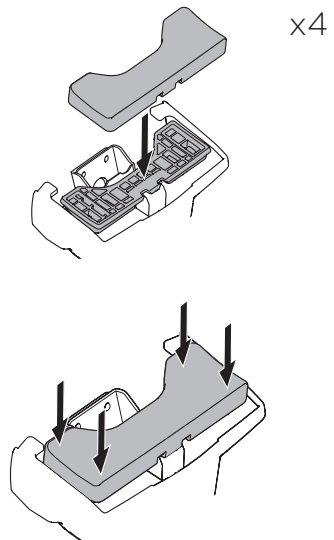

1

Kit 5079 MAZDA CX-5, 5-dr SUV, 17-

ISO 11154-E

1 KIT + FOOT PACK 2

2

3

THULE WingBar Evo	THULE WingBar Edge	THULE WingBar	THULE SquareBar	Evo X (scale)	Edge X (scale)
MAZDA CX-5, 5-dr SUV, 17-				44	I

THULE ProBar	THULE SlideBar	X (mm/inch)		
MAZDA CX-5, 5-dr SUV, 17-		1091 mm / 43"		

THULE WingBar Evo	THULE WingBar Edge	THULE WingBar	THULE SquareBar	Evo Y (scale)	Edge Y (scale)
MAZDA CX-5, 5-dr SUV, 17-				38	C

THULE ProBar	THULE SlideBar	Y (mm/inch)		
MAZDA CX-5, 5-dr SUV, 17-		1031 mm / 40 5/8"		

	W (mm/inch)	Z (mm/inch)
MAZDA CX-5, 5-dr SUV, 17-	700 mm / 27 1/2"	225 mm / 8 7/8"