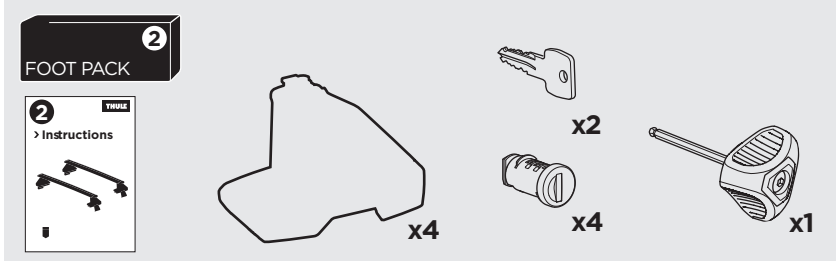

1

Kit 5079 MAZDA CX-5, 5-dr SUV, 17-

ISO 11154-E

1 KIT + FOOT PACK 2

2

3

THULE WingBar Evo	THULE WingBar Edge	THULE WingBar	THULE SquareBar	Evo X (scale)	Edge X (scale)
MAZDA CX-5, 5-dr SUV, 17-				44	I

THULE ProBar	THULE SlideBar	X (mm/inch)		
MAZDA CX-5, 5-dr SUV, 17-		1091 mm / 43"		

THULE WingBar Evo	THULE WingBar Edge	THULE WingBar	THULE SquareBar	Evo Y (scale)	Edge Y (scale)
MAZDA CX-5, 5-dr SUV, 17-				38	C

THULE ProBar	THULE SlideBar	Y (mm/inch)		
MAZDA CX-5, 5-dr SUV, 17-		1031 mm / 40 5/8"		

	W (mm/inch)	Z (mm/inch)
MAZDA CX-5, 5-dr SUV, 17-	700 mm / 27 1/2"	225 mm / 8 7/8"