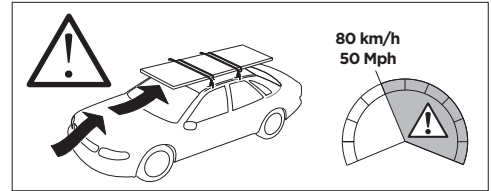

1

Kit 5079 MAZDA CX-5, 5-dr SUV, 17-

ISO 11154-E

1 KIT + FOOT PACK 2

2

3

THULE WingBar Evo	THULE WingBar Edge	THULE WingBar	THULE SquareBar	Evo X (scale)	Edge X (scale)
MAZDA CX-5, 5-dr SUV, 17-				44	I

THULE ProBar	THULE SlideBar	X (mm/inch)		
MAZDA CX-5, 5-dr SUV, 17-		1091 mm / 43"		