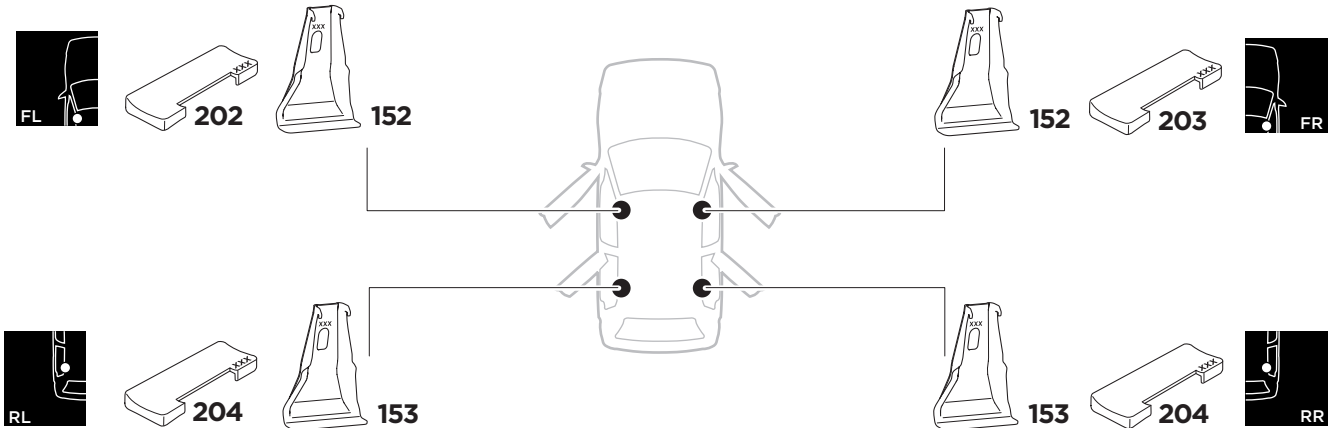

1

Kit 5079 MAZDA CX-5, 5-dr SUV, 17-

ISO 11154-E

1 KIT + FOOT PACK 2

2

3

THULE WingBar Evo	THULE WingBar Edge	THULE WingBar	THULE SquareBar	Evo X (scale)	Edge X (scale)
MAZDA CX-5, 5-dr SUV, 17-				44	I

THULE ProBar	THULE SlideBar	X (mm/inch)		
MAZDA CX-5, 5-dr SUV, 17-		1091 mm / 43"		

THULE WingBar Evo	THULE WingBar Edge	THULE WingBar	THULE SquareBar	Evo Y (scale)	Edge Y (scale)
MAZDA CX-5, 5-dr SUV, 17-				38	C

THULE ProBar	THULE SlideBar	Y (mm/inch)		
MAZDA CX-5, 5-dr SUV, 17-		1031 mm / 40 5/8"		

	W (mm/inch)	Z (mm/inch)
MAZDA CX-5, 5-dr SUV, 17-	700 mm / 27 1/2"	225 mm / 8 7/8"