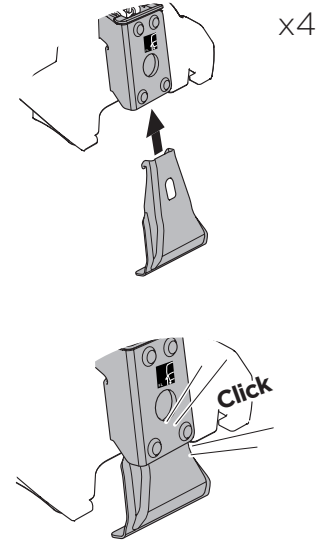

1

Kit 5079 MAZDA CX-5, 5-dr SUV, 17-

ISO 11154-E

1 KIT + FOOT PACK 2

2

3

THULE WingBar Evo	THULE WingBar Edge	THULE WingBar	THULE SquareBar	Evo X (scale)	Edge X (scale)
MAZDA CX-5, 5-dr SUV, 17-				44	I

THULE ProBar	THULE SlideBar	X (mm/inch)		
MAZDA CX-5, 5-dr SUV, 17-		1091 mm / 43"		

THULE WingBar Evo	THULE WingBar Edge	THULE WingBar	THULE SquareBar	Evo Y (scale)	Edge Y (scale)
MAZDA CX-5, 5-dr SUV, 17-				38	C

THULE ProBar	THULE SlideBar	Y (mm/inch)		
MAZDA CX-5, 5-dr SUV, 17-		1031 mm / 40 5/8"		

	W (mm/inch)	Z (mm/inch)
MAZDA CX-5, 5-dr SUV, 17-	700 mm / 27 1/2"	225 mm / 8 7/8"