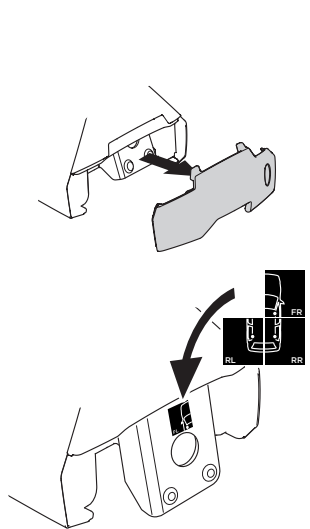

1

Kit 5079 MAZDA CX-5, 5-dr SUV, 17-

ISO 11154-E

1 KIT + FOOT PACK 2

2

3

THULE WingBar Evo	THULE WingBar Edge	THULE WingBar	THULE SquareBar	Evo X (scale)	Edge X (scale)
MAZDA CX-5, 5-dr SUV, 17-				44	I

THULE ProBar	THULE SlideBar	X (mm/inch)		
MAZDA CX-5, 5-dr SUV, 17-		1091 mm / 43"		

THULE WingBar Evo	THULE WingBar Edge	THULE WingBar	THULE SquareBar	Evo Y (scale)	Edge Y (scale)
MAZDA CX-5, 5-dr SUV, 17-				38	C

THULE ProBar	THULE SlideBar	Y (mm/inch)		
MAZDA CX-5, 5-dr SUV, 17-		1031 mm / 40 5/8"		

	W (mm/inch)	Z (mm/inch)
MAZDA CX-5, 5-dr SUV, 17-	700 mm / 27 1/2"	225 mm / 8 7/8"